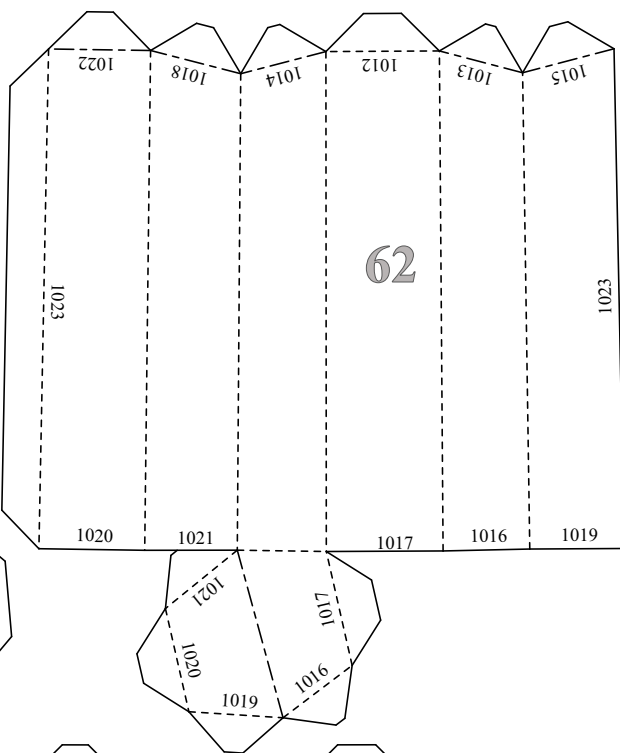

All rights reserved. Personal use only! Copying, sharing, transferring, publishing and selling are strictly prohibited without my authorisation.