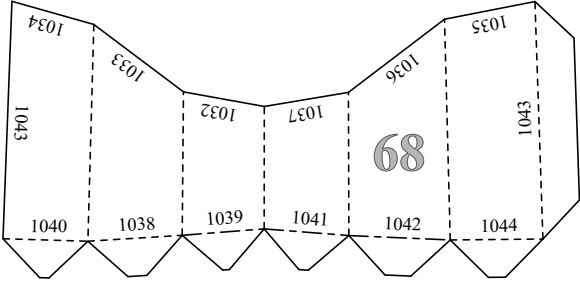

All rights reserved. Personal use only! Copying, sharing, transferring, publishing and selling are strictly prohibited without my authorisation.