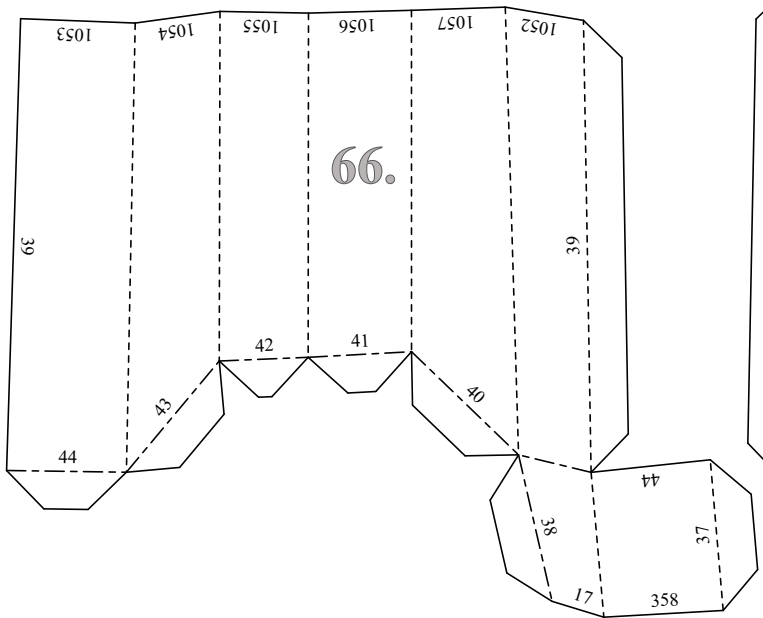

All rights reserved. Personal use only! Copying, sharing, transferring, publishing and selling are strictly prohibited without my authorisation.